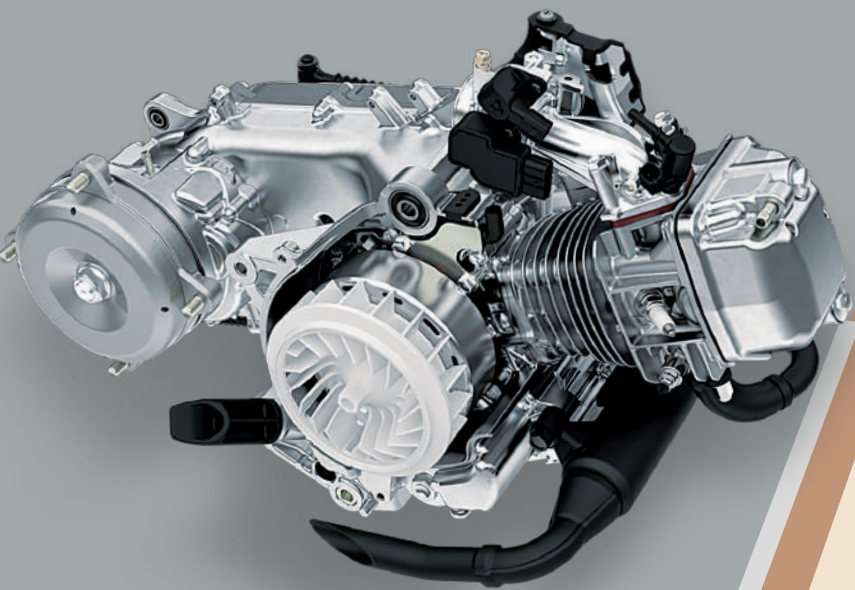

## Eco-Indicator

Tracks real-time driving conditions to maintain fuel efficiency on a real-time basis.

# **PGM-FI**

**FUEL INJECTION**

Intelligent PGM-FI system for optimum air-fuel ratio that provides superior performance, fuel savings, and reliable starts in any weather and lowered emissions.

## **POWERFUL 125CC ENGINES**

Top-tier power and acceleration to make rides exciting.